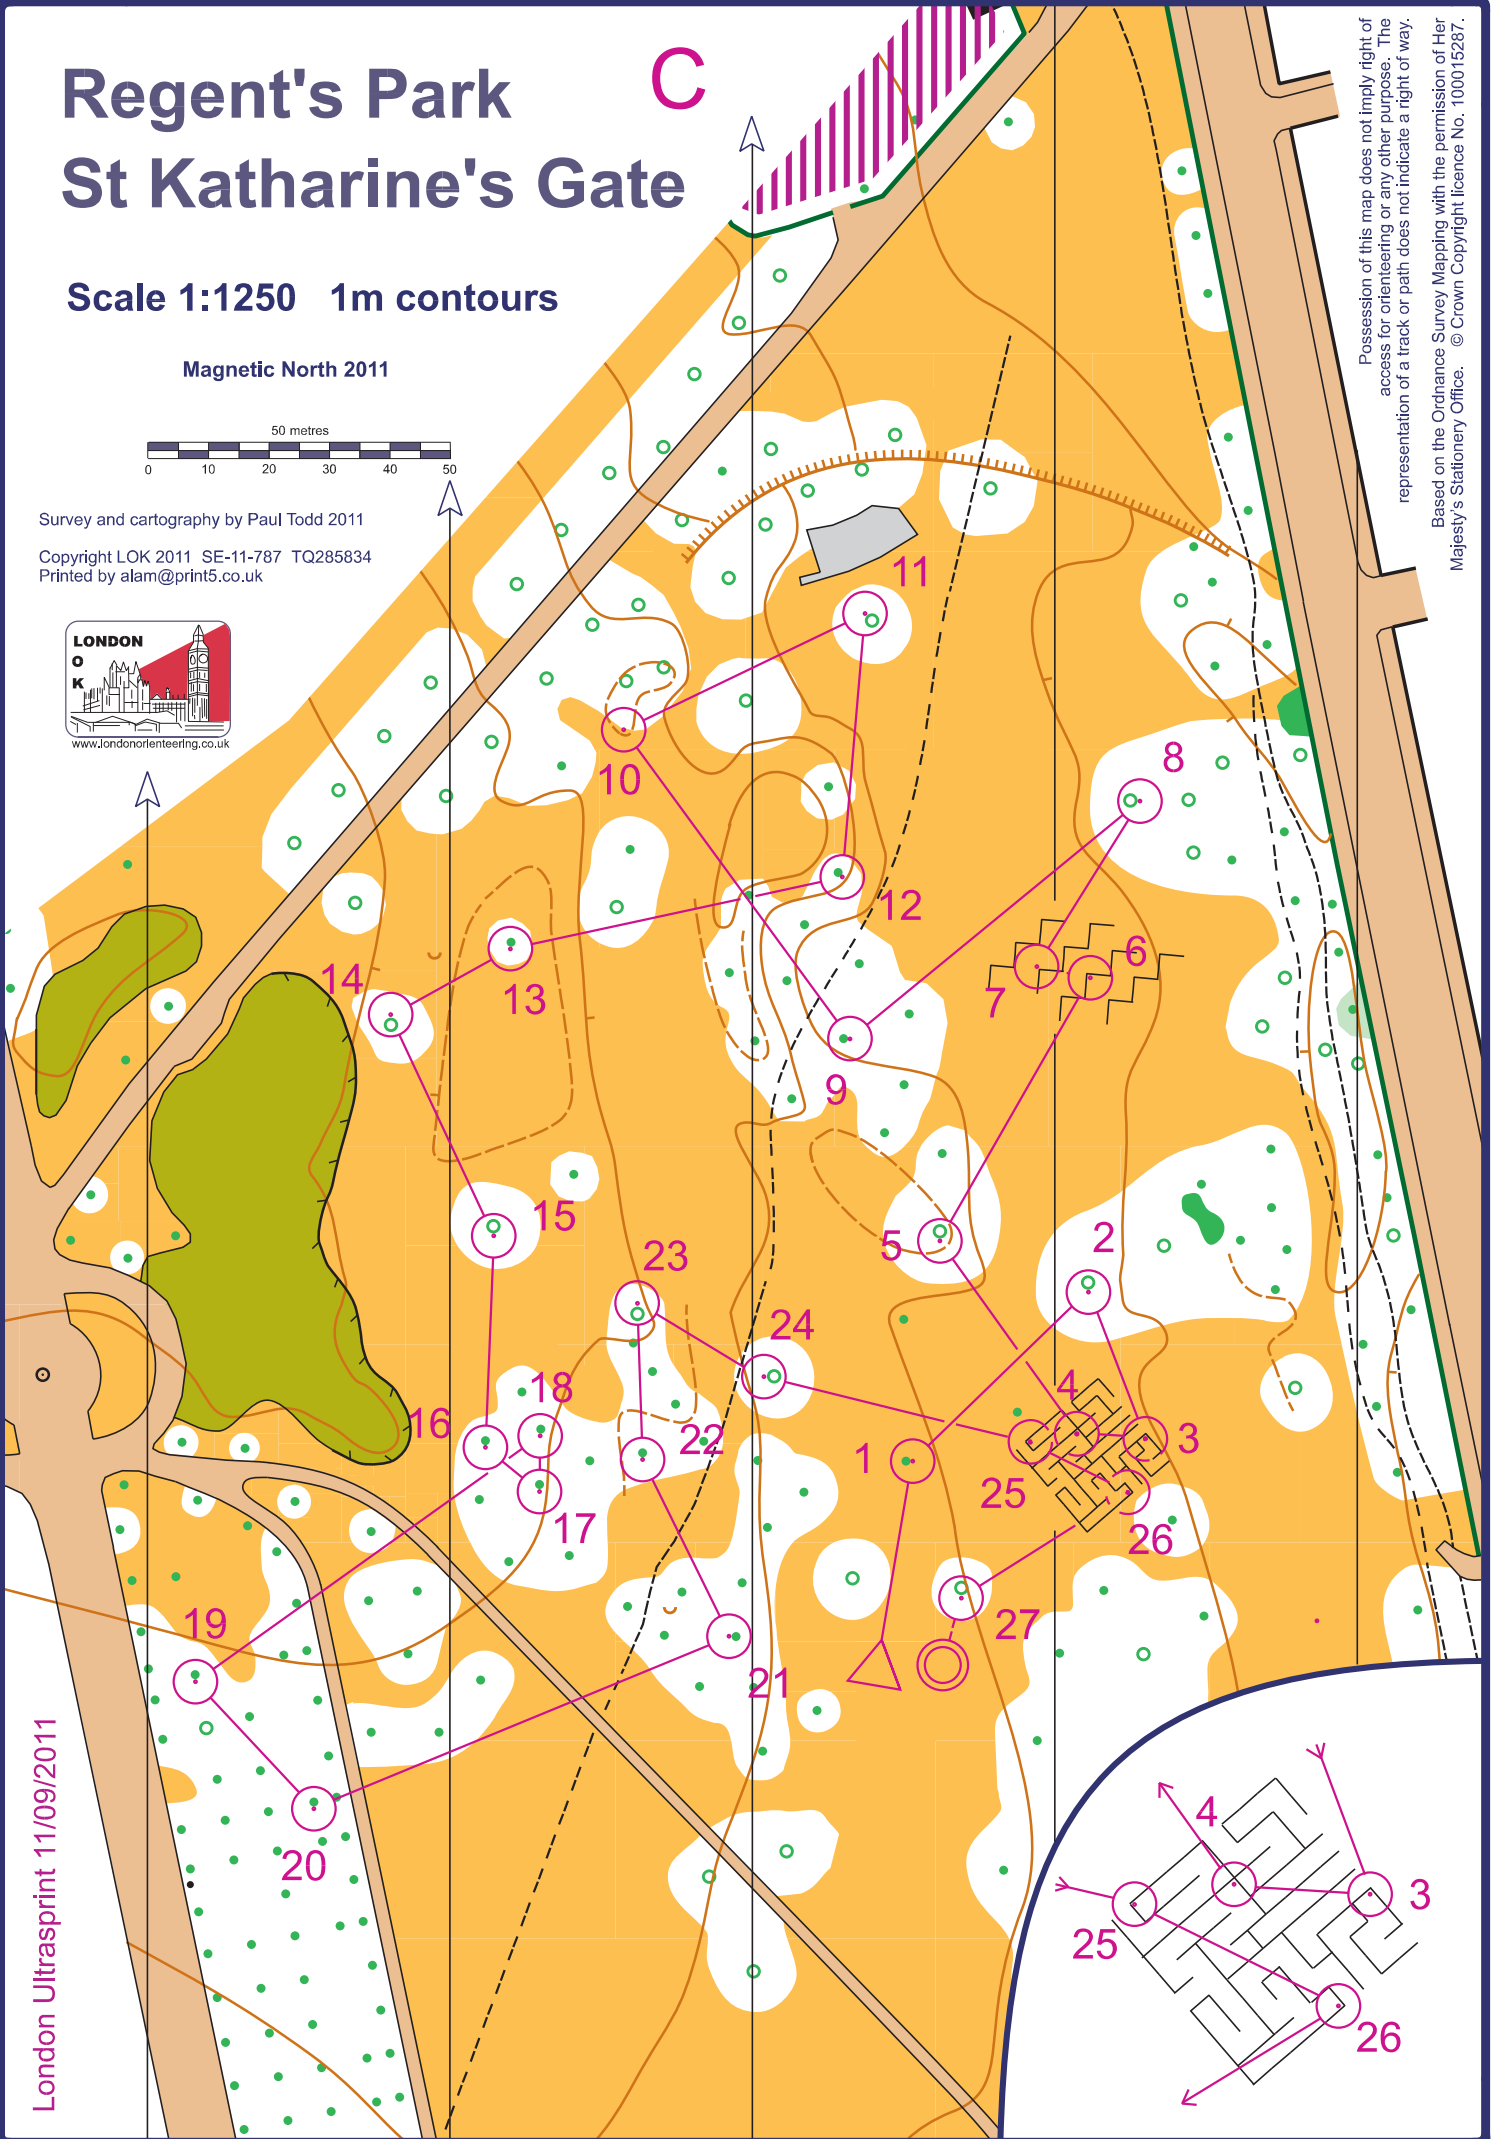

Regent's Park St Katharine's Gate

C

Scale 1:1250 1m contours

Magnetic North 2011

Survey and cartography by Paul Todd 2011

Copyright LOK 2011 SE-11-787 TQ285834
Printed by alam@print5.co.uk

Possession of this map does not imply right of access for orienteering or any other purpose. The representation of a track or path does not indicate a right of way.
Based on the Ordnance Survey Mapping with the permission of Her Majesty's Stationery Office. © Crown Copyright licence No. 100015287.

London Ultrasprint 11/09/2011