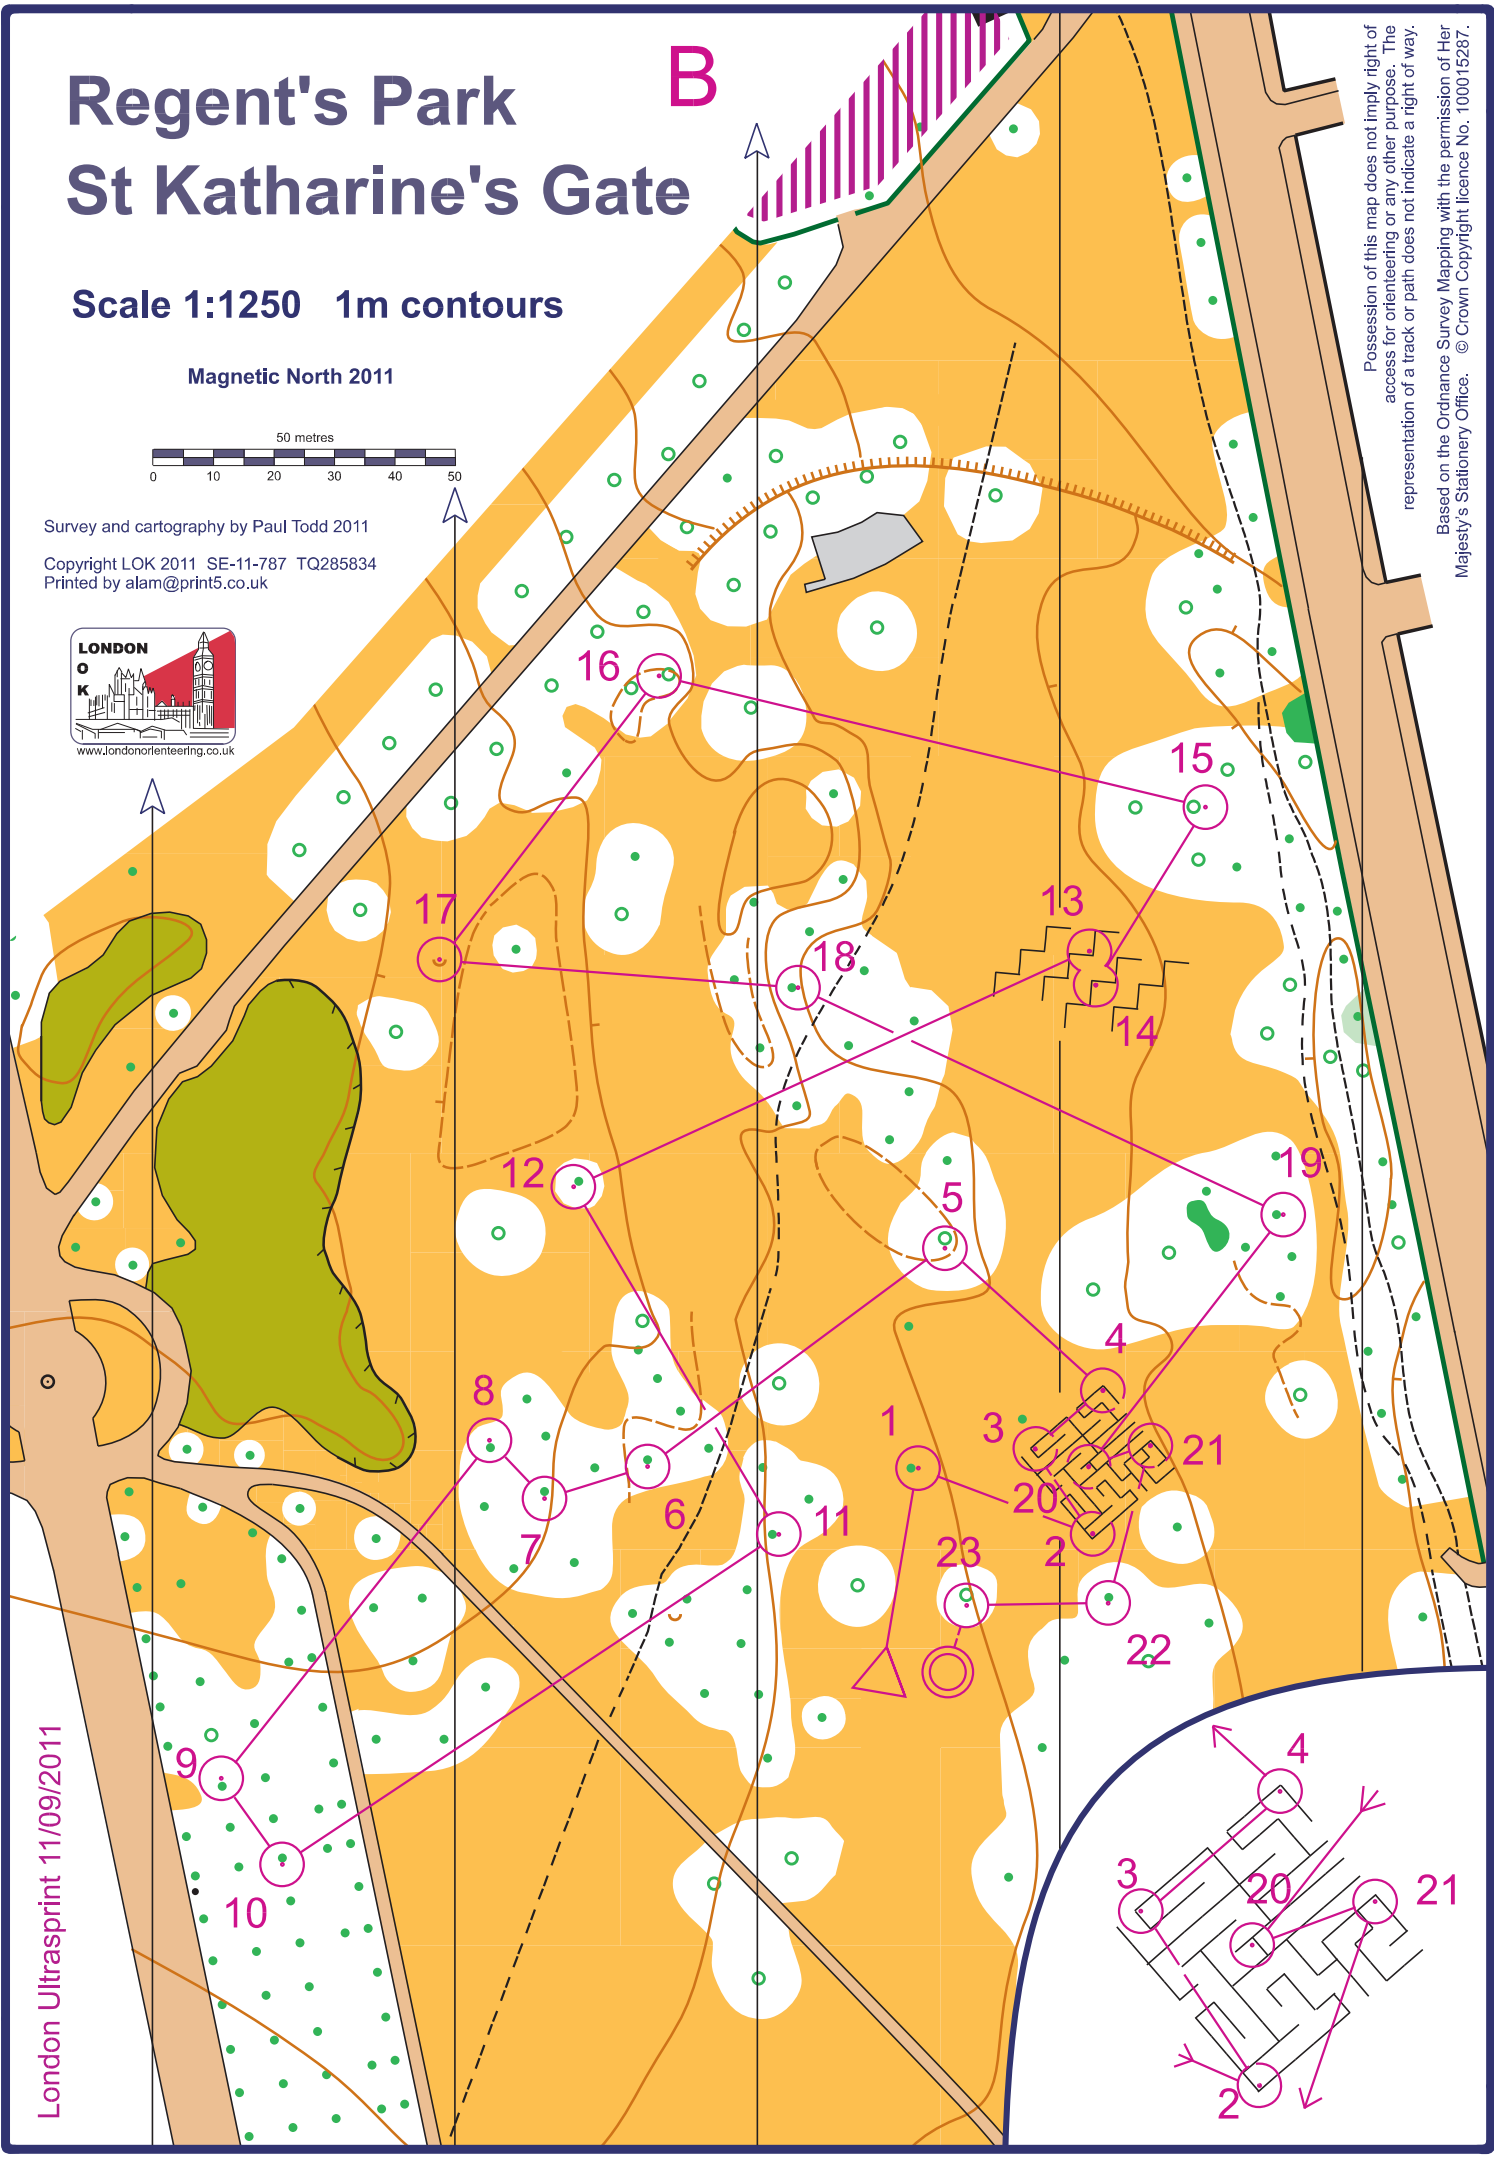

Regent's Park St Katharine's Gate

B

Scale 1:1250 1m contours

Magnetic North 2011

Survey and cartography by Paul Todd 2011

Copyright LOK 2011 SE-11-787 TQ285834
Printed by alam@print5.co.uk

Possession of this map does not imply right of access for orienteering or any other purpose. The representation of a track or path does not indicate a right of way.
Based on the Ordnance Survey Mapping with the permission of Her Majesty's Stationery Office. © Crown Copyright licence No. 100015287.

London Ultrasprint 11/09/2011