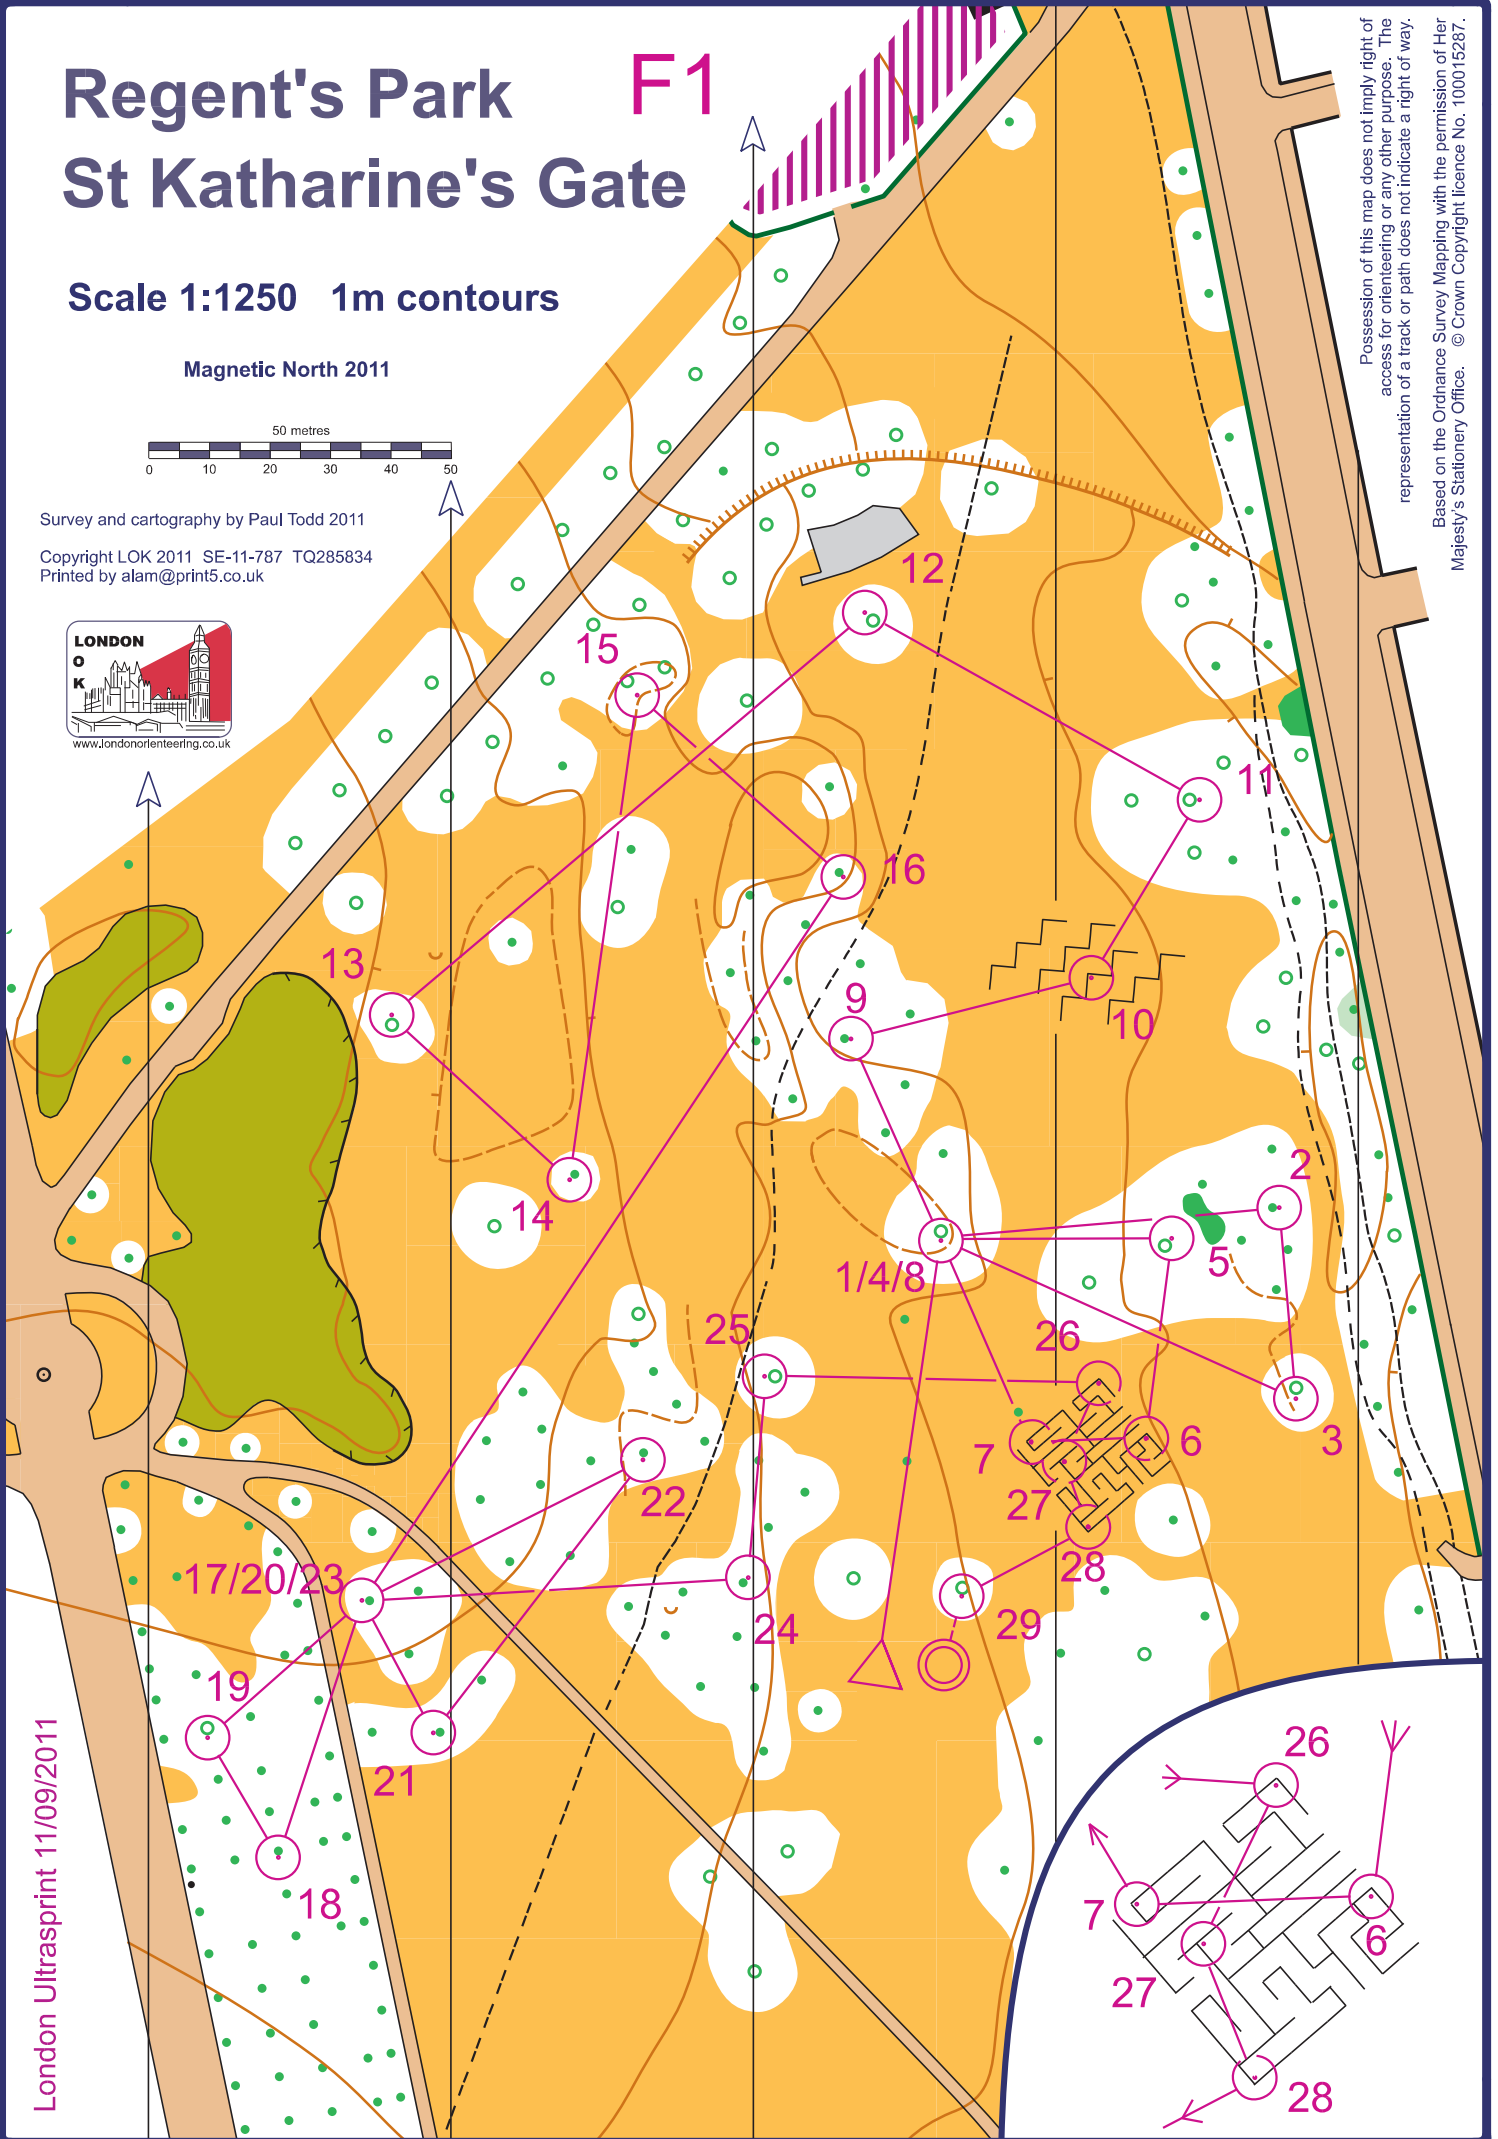

# Regent's Park St Katharine's Gate

## F1

Scale 1:1250 1m contours

Magnetic North 2011

Survey and cartography by Paul Todd 2011

Copyright LOK 2011 SE-11-787 TQ285834  
Printed by alam@print5.co.uk

Possession of this map does not imply right of access for orienteering or any other purpose. The representation of a track or path does not indicate a right of way.  
Based on the Ordnance Survey Mapping with the permission of Her Majesty's Stationery Office. © Crown Copyright licence No. 100015287.

London Ultrasprint 11/09/2011