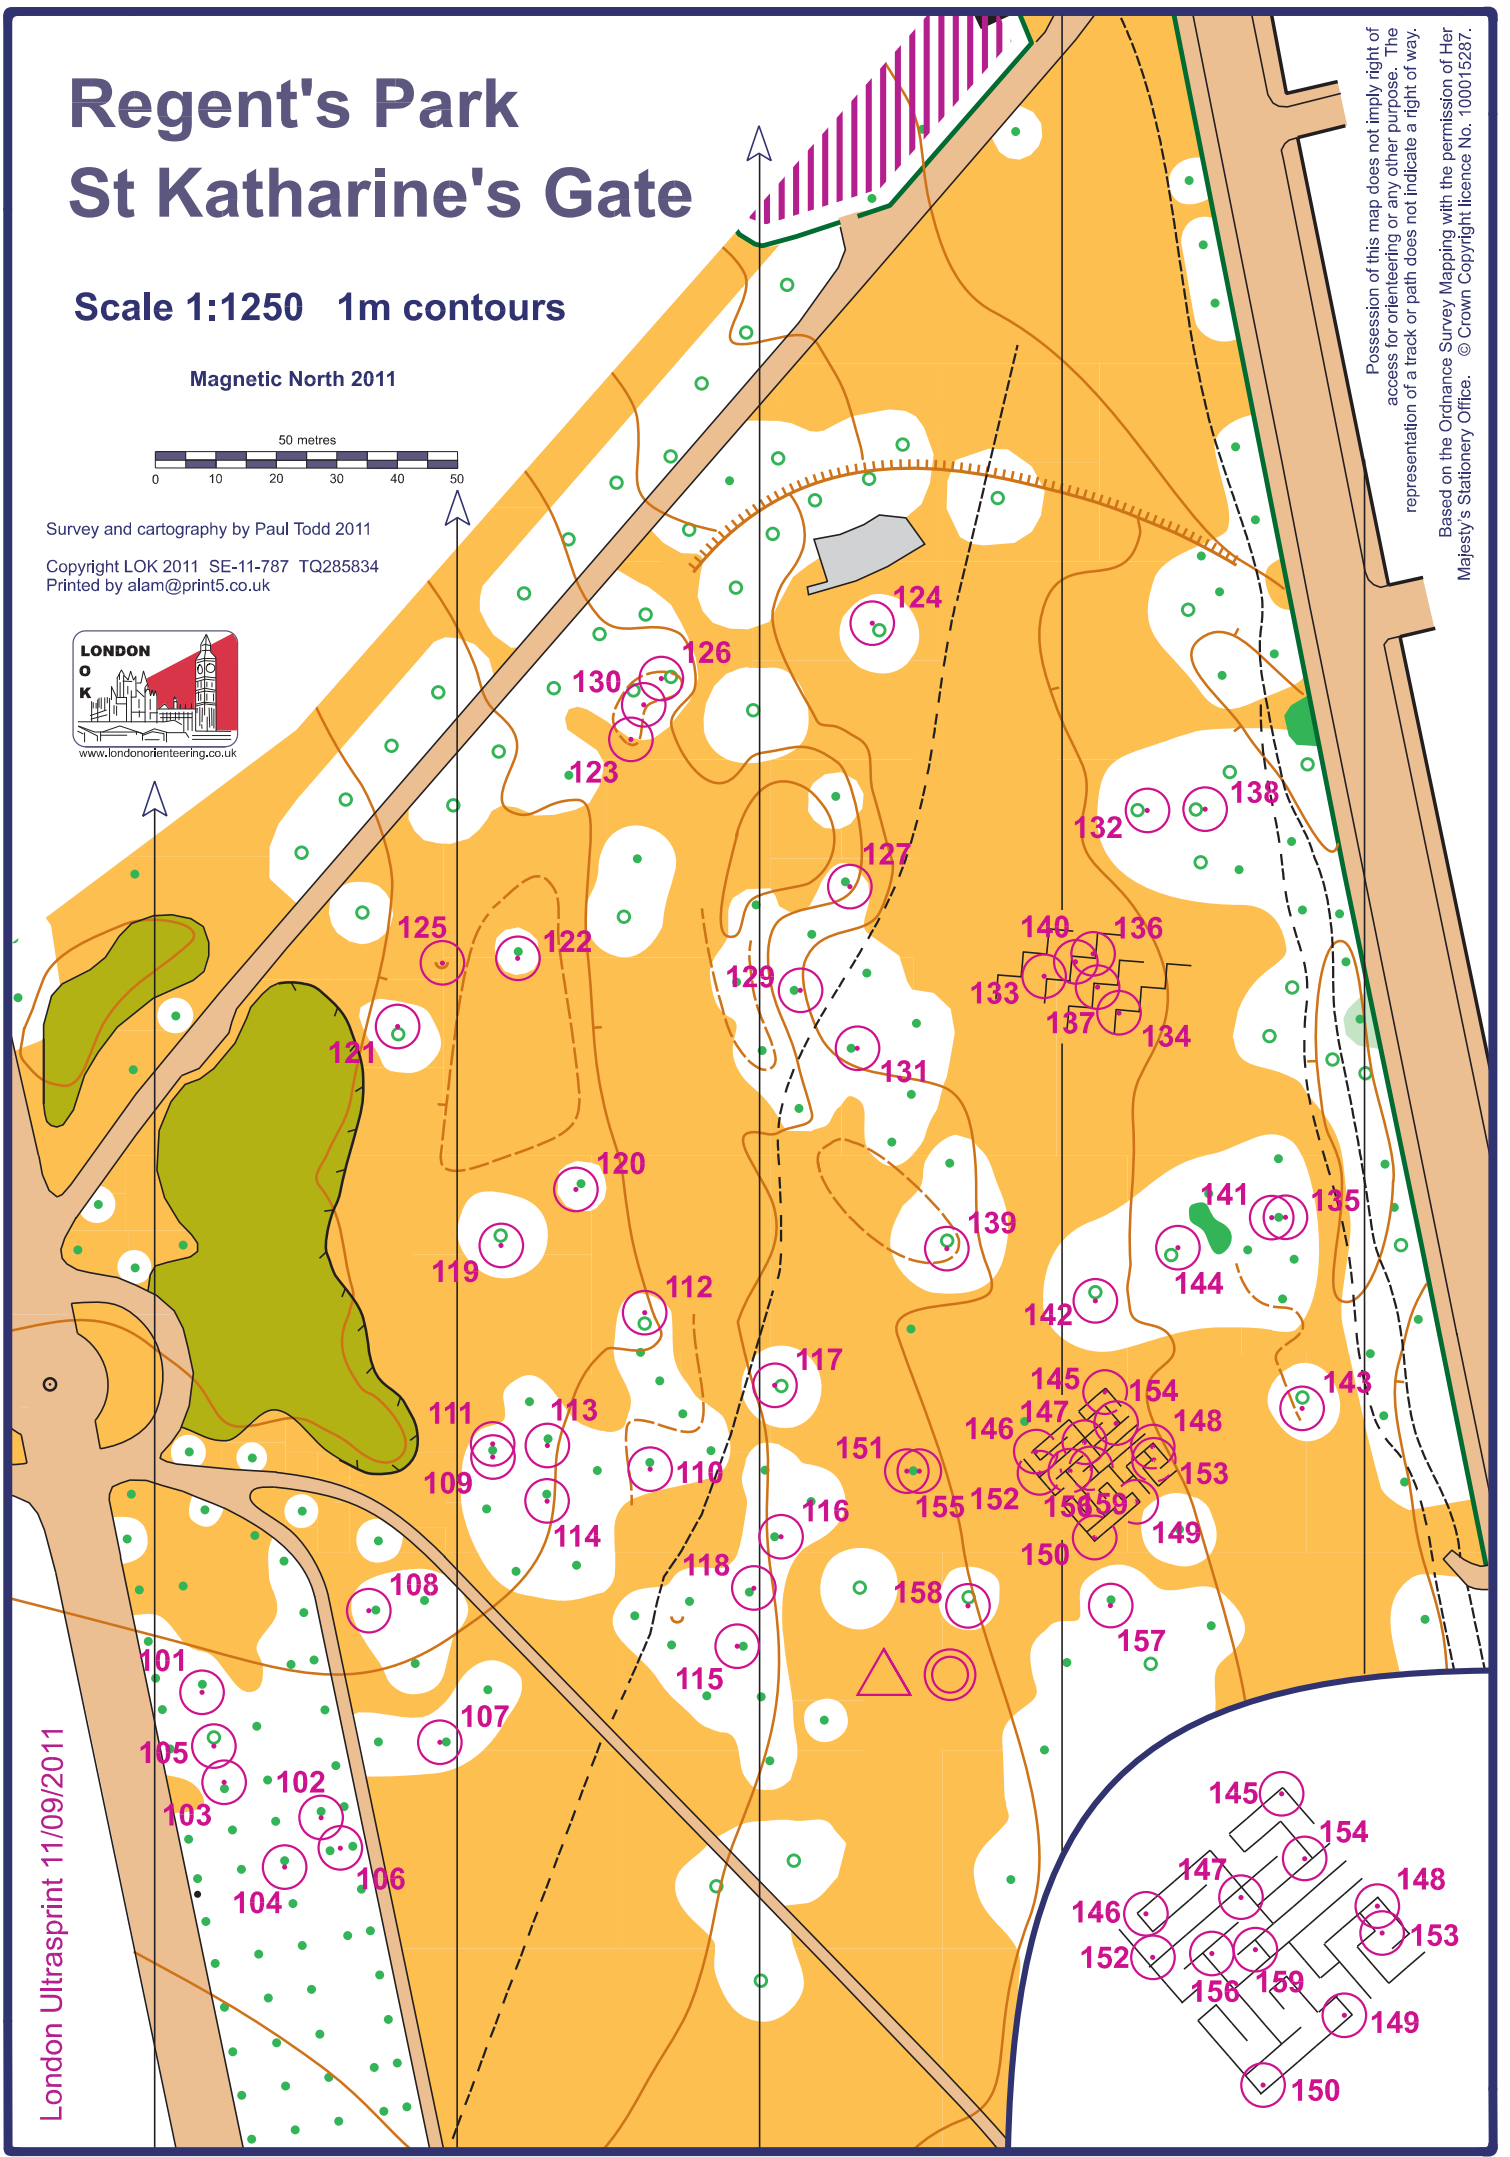

Regent's Park St Katharine's Gate

Scale 1:1250 1m contours

Magnetic North 2011

Survey and cartography by Paul Todd 2011

Copyright LOK 2011 SE-11-787 TQ285834
Printed by alam@print5.co.uk

London Ultrasprint 11/09/2011

Possession of this map does not imply right of access for orienteering or any other purpose. The representation of a track or path does not indicate a right of way.
Based on the Ordnance Survey Mapping with the permission of Her Majesty's Stationery Office. © Crown Copyright licence No. 100015287.