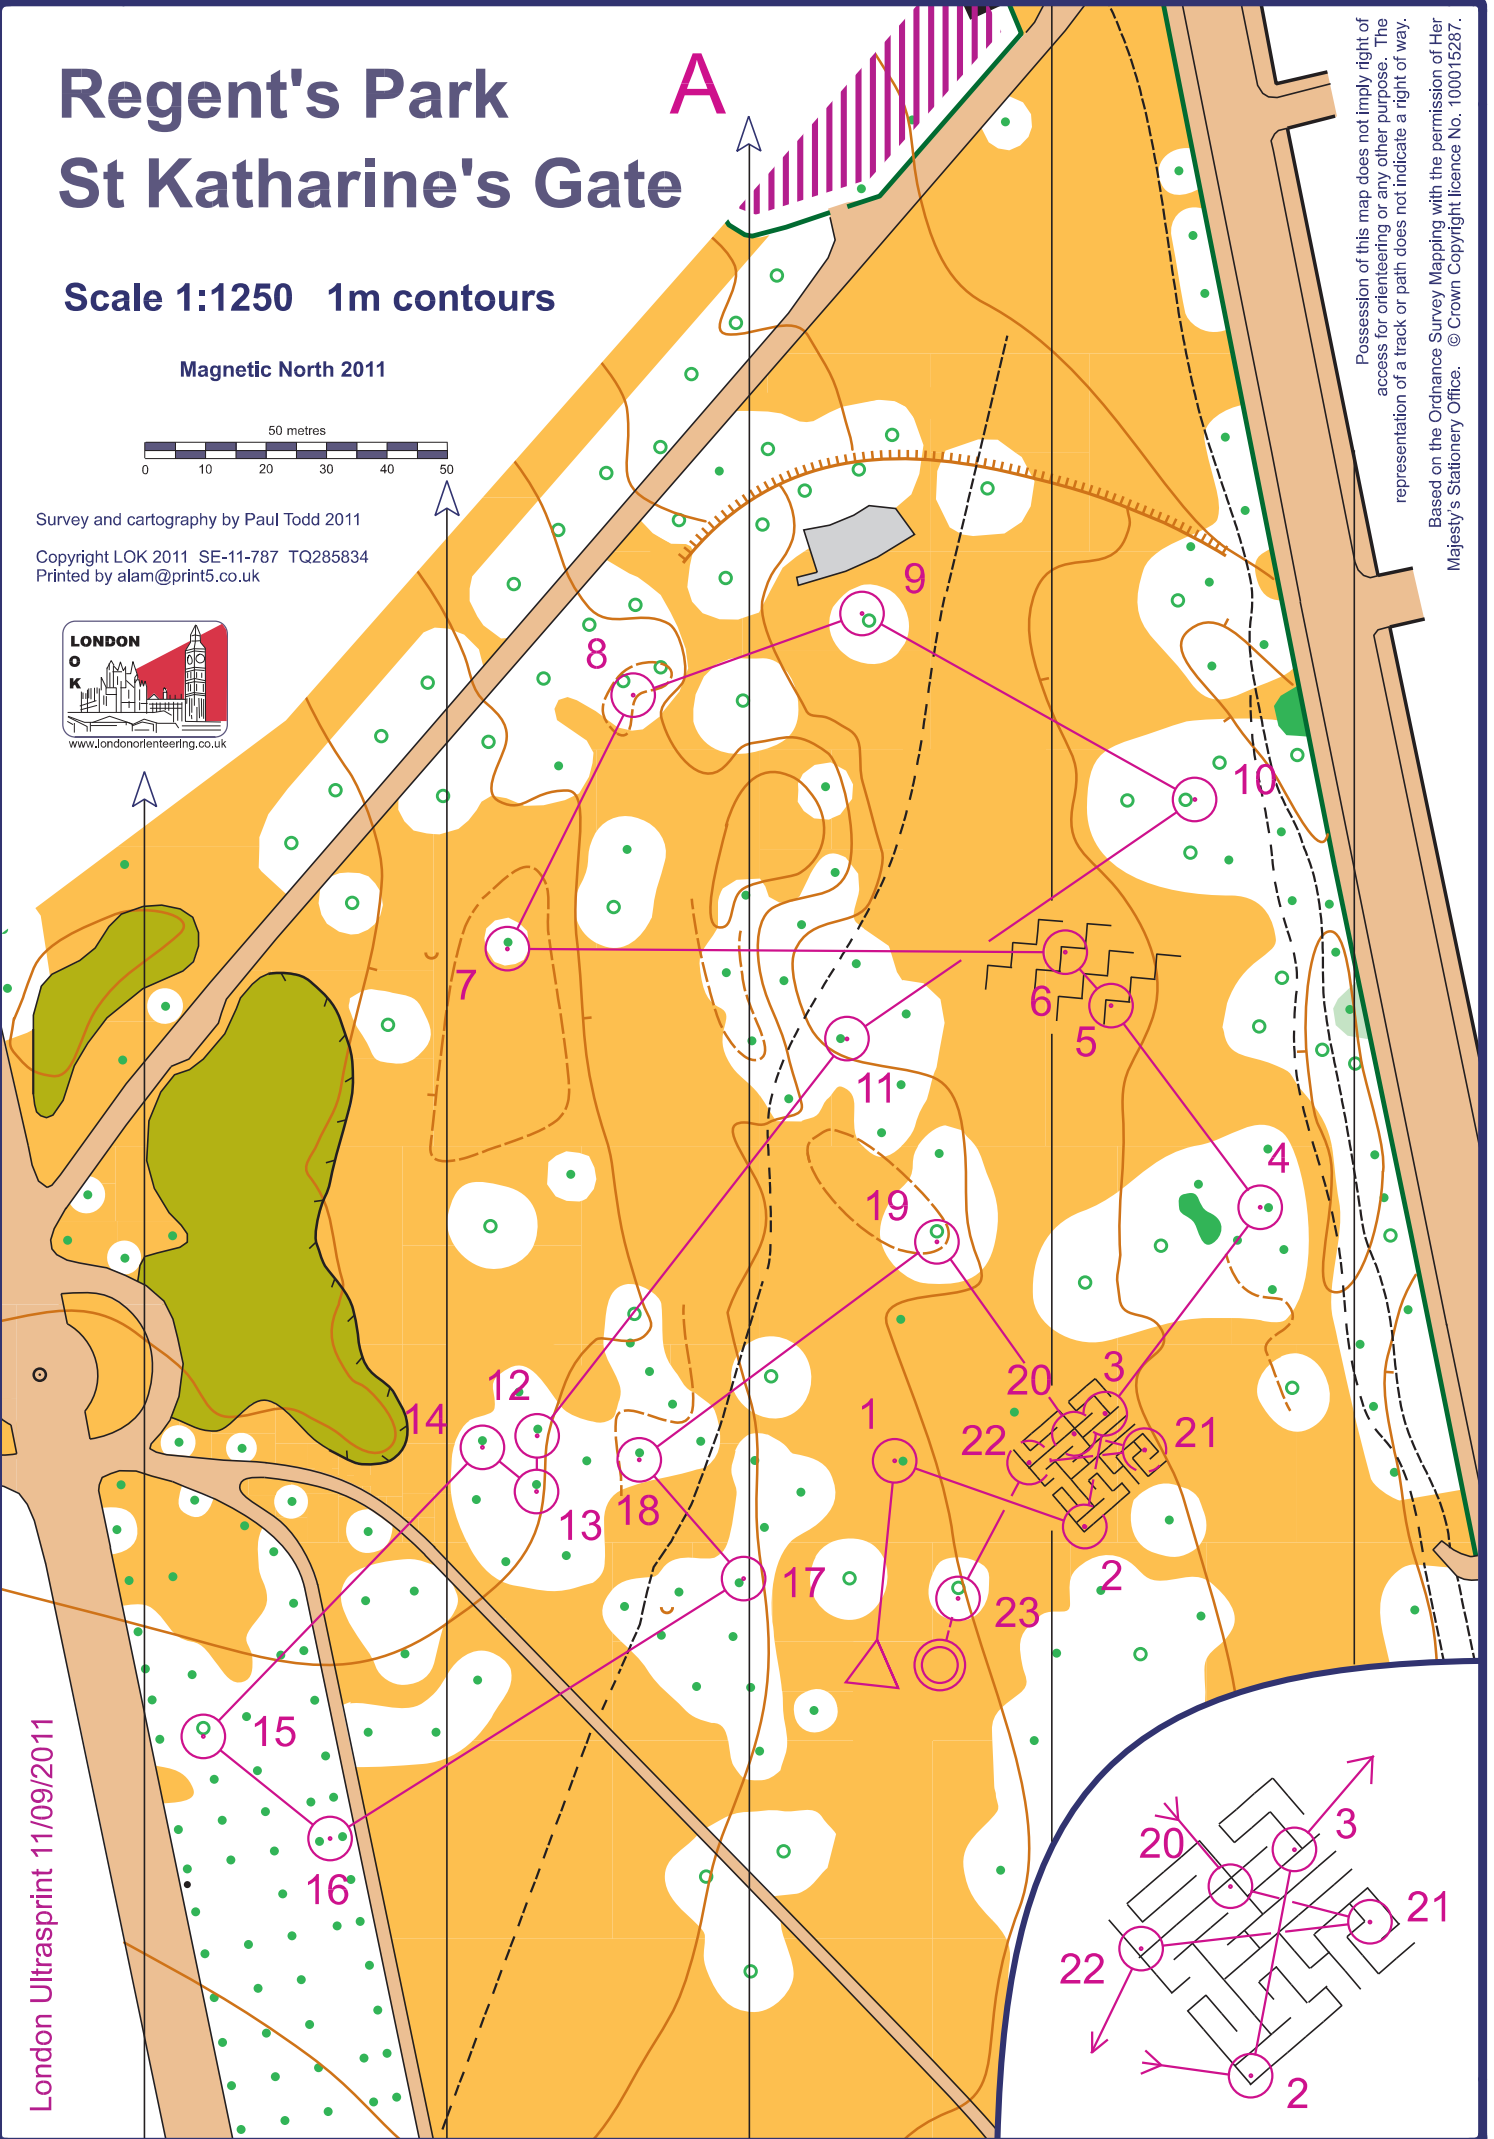

Regent's Park St Katharine's Gate

A

Scale 1:1250 1m contours

Magnetic North 2011

Survey and cartography by Paul Todd 2011

Copyright LOK 2011 SE-11-787 TQ285834
Printed by alam@print5.co.uk

Possession of this map does not imply right of access for orienteering or any other purpose. The representation of a track or path does not indicate a right of way.
Based on the Ordnance Survey Mapping with the permission of Her Majesty's Stationery Office. © Crown Copyright licence No. 100015287.

London Ultrasprint 11/09/2011